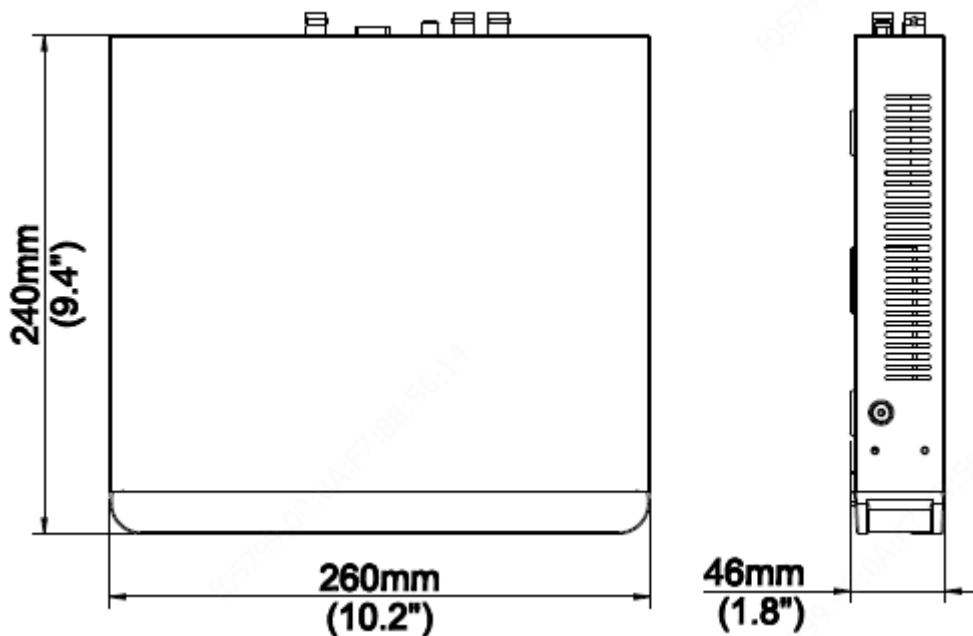

Capacity	Up to 6TB for each HDD
<b>External Interface</b>	
Network Interface	1 RJ45 10M/100M self-adaptive Ethernet Interface
USB Interface	Rear panel: 2 x USB2.0
Serial Interface	1 x RS485
<b>General</b>	
Power Supply	12V DC Power Consumption: ≤ 8 W( without HDD )
Working Environment	-10°C ~ + 55°C ( +14°F ~ +131°F ), Humidity ≤ 90% RH(non-condensing)
Dimensions(W×D×H)	260mm ×240mm× 46mm (10.2" × 9.4"×1.8")
Weight ( without HDD )	≤1.1 Kg ( 4.19lb )

## Dimensions