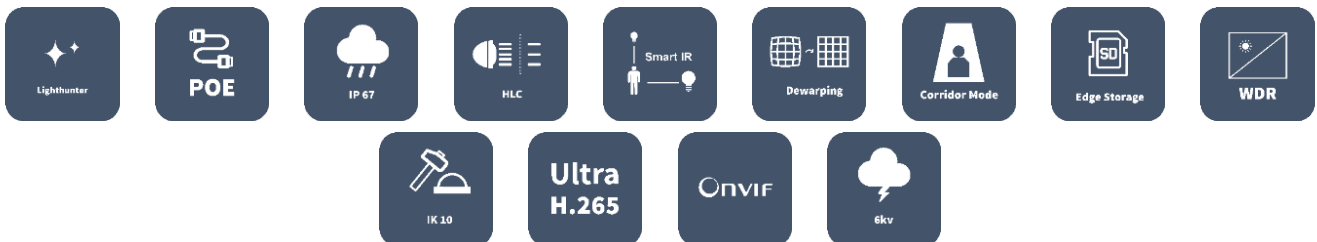

## Optics

- Day/night functionality
- Optical glass window with higher light transmittance
- IR anti-reflection window to increase the infrared transmittance
- Smart IR, up to 40m (131ft) IR distance
- 2D/3D DNR (Digital Noise Reduction)

Video Bit Rate	128 Kbps~16 Mbps
9:16 Corridor Mode	Supported
OSD	Up to 8 OSDs
Privacy Mask	Up to 8 areas
ROI	Up to 8 areas
Motion Detection	Up to 4 areas
<b>Image</b>	
White Balance	Auto/Outdoor/Fine Tune/Sodium Lamp/Locked/Auto2
Digital noise reduction	2D/3D DNR
Smart IR	Support
Flip	Normal/Vertical/Horizontal/180°/90°Clockwise/90°Anti-clockwise
Dewarping	Support
HLC	Support
BLC	Support
<b>Audio</b>	
Audio Compression	G.711
Suppression	Supported
Sampling Rate	8KHZ
<b>Storage</b>	
Edge Storage	Micro SD, up to 128GB
Network Storage	ANR , NAS(NFS)
<b>Network</b>	
Protocols	IPv4, IGMP, ICMP, ARP, TCP, UDP, DHCP, PPPoE, RTP, RTSP, RTCP, DNS, DDNS, NTP, FTP, UPnP, HTTP, HTTPS, SMTP, 802.1x, SNMP, QoS, NAS
Compatible Integration	ONVIF (Profile S, Profile G, Profile T), API
Client	EZStation EZView EZLive
Web Browser	Plug-in required live view: IE9+, Chrome 41 and below, Firefox 52 and below
	Plug-in free live view: Chrome 57.0+, Firefox 58.0+, Edge 16+, Safari 11+
<b>Interface</b>	
Built-in Mic	Supported
Network	1 RJ45 10M/100M Base-TX Ethernet
<b>Certifications</b>	
Certifications	CE: EN 60950-1 UL: UL60950-1 FCC: FCC Part 15
<b>General</b>	
Power	DC 12V±25%, PoE (IEEE 802.3af)
	Power consumption: Max 7.0W
Dimensions (Ø x H)	Φ129.1 x 111.2mm (Ø5.0" x 4.4")
Net Weight	0.69kg (1.52lb)
Material	Front cover: plastic Spherical upper shell: metal globe rear-cover: metal