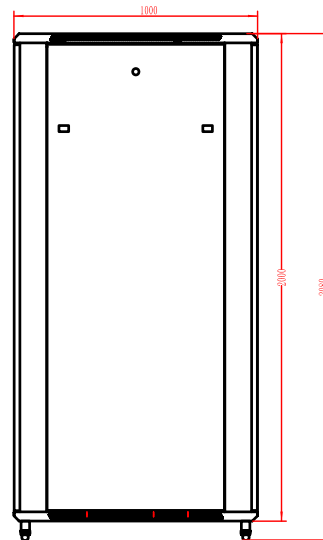

Network Server Cabinet

42U Rack Space - 19" Standard Rack

SKU: 047-SRD-4268

Height	Width	Depth	Color	Weight	Capacity
82"	24"	31.5"	Black	306 LB	2204 LB

DESCRIPTION

Network Server Cabinet - 42U Rack Space.
19" Standard Rack.

FRONT VIEW

REAR DOOR

SIDE DOOR

TOP VIEW

VERTICAL CABLE

951.696.7772 California
800.749.2447 Florida
845.391.8318 New York

www.verticalcable.com

Rev. 05/2017