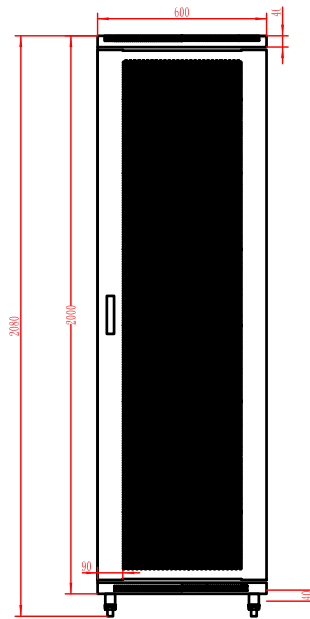

Network Server Cabinet

42U Rack Space - 19" Standard Rack

SKU: 047-SRD-4268

Height	Width	Depth	Color	Weight	Capacity
82"	24"	31.5"	Black	306 LB	2204 LB

DESCRIPTION

Network Server Cabinet - 42U Rack Space.
19" Standard Rack.

FEATURES

- Easy Access for Equipment Installation
- Caster Wheels and Supporting Feet Installed for Stability
- Adjustable Cable Routing Channels On the Top and Bottom
- Vented Panels on Top and Bottom
- Front and Rear Door Locks
- Easily Removeable Side Panels
- Black Powder Coated Finish
- Cooling Fans Included
- Ships Fully Assembled

FRONT VIEW

REAR DOOR

SIDE DOOR

TOP VIEW

VERTICAL CABLE

951.696.7772 California
800.749.2447 Florida
845.391.8318 New York

www.verticalcable.com

Rev. 05/2017