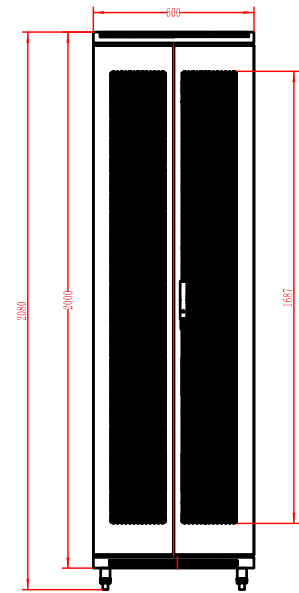

Network Server Cabinet

42U Rack Space - 19" Standard Rack

SKU: 047-SRD-4268

Height	Width	Depth	Color	Weight	Capacity
82"	24"	31.5"	Black	306 LB	2204 LB

DESCRIPTION

Network Server Cabinet - 42U Rack Space.
19" Standard Rack.

FEATURES

- Easy Access for Equipment Installation
- Caster Wheels and Supporting Feet Installed for Stability
- Adjustable Cable Routing Channels On the Top and Bottom
- Vented Panels on Top and Bottom
- Front and Rear Door Locks
- Easily Removeable Side Panels
- Black Powder Coated Finish
- Cooling Fans Included
- Ships Fully Assembled

FRONT VIEW

REAR DOOR

SIDE DOOR

TOP VIEW

VERTICAL CABLE

951.696.7772 California
800.749.2447 Florida
845.391.8318 New York

www.verticalcable.com

Rev. 05/2017