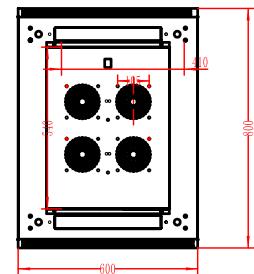

Network Server Cabinet

42U Rack Space - 19" Standard Rack

SKU: 047-SRD-4268

Height	Width	Depth	Color	Weight	Capacity
82"	24"	31.5"	Black	306 LB	2204 LB

DESCRIPTION

Network Server Cabinet - 42U Rack Space.
19" Standard Rack.

FRONT VIEW

REAR DOOR

SIDE DOOR

TOP VIEW

VERTICAL CABLE

951.696.7772 California
800.749.2447 Florida
845.391.8318 New York

www.verticalcable.com

Rev. 05/2017