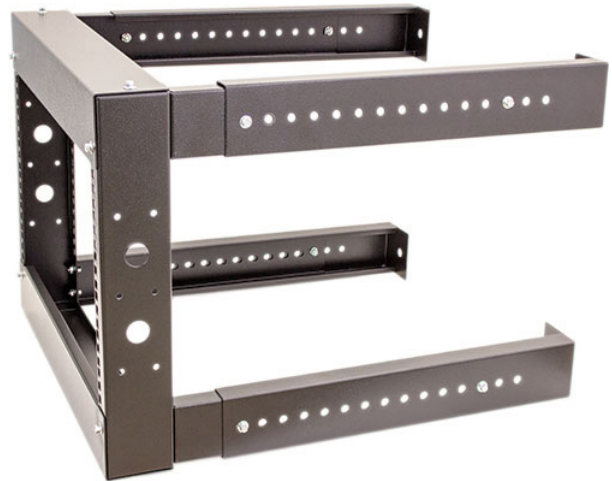

6U OPEN WALL MOUNT

SKU: 047-WFM-0626

Height	Width	Depth	Color	Weight	Capacity
17"	20.25"	18"-30"	Black	22LB	LB

DESCRIPTION

6U Open Wall Mount Adjustable

FEATURES

- Steel frame open wall mount with M6 screws and cage nuts.
- Featuring adjustable depth from 18" to 30"
- Comes unassembled