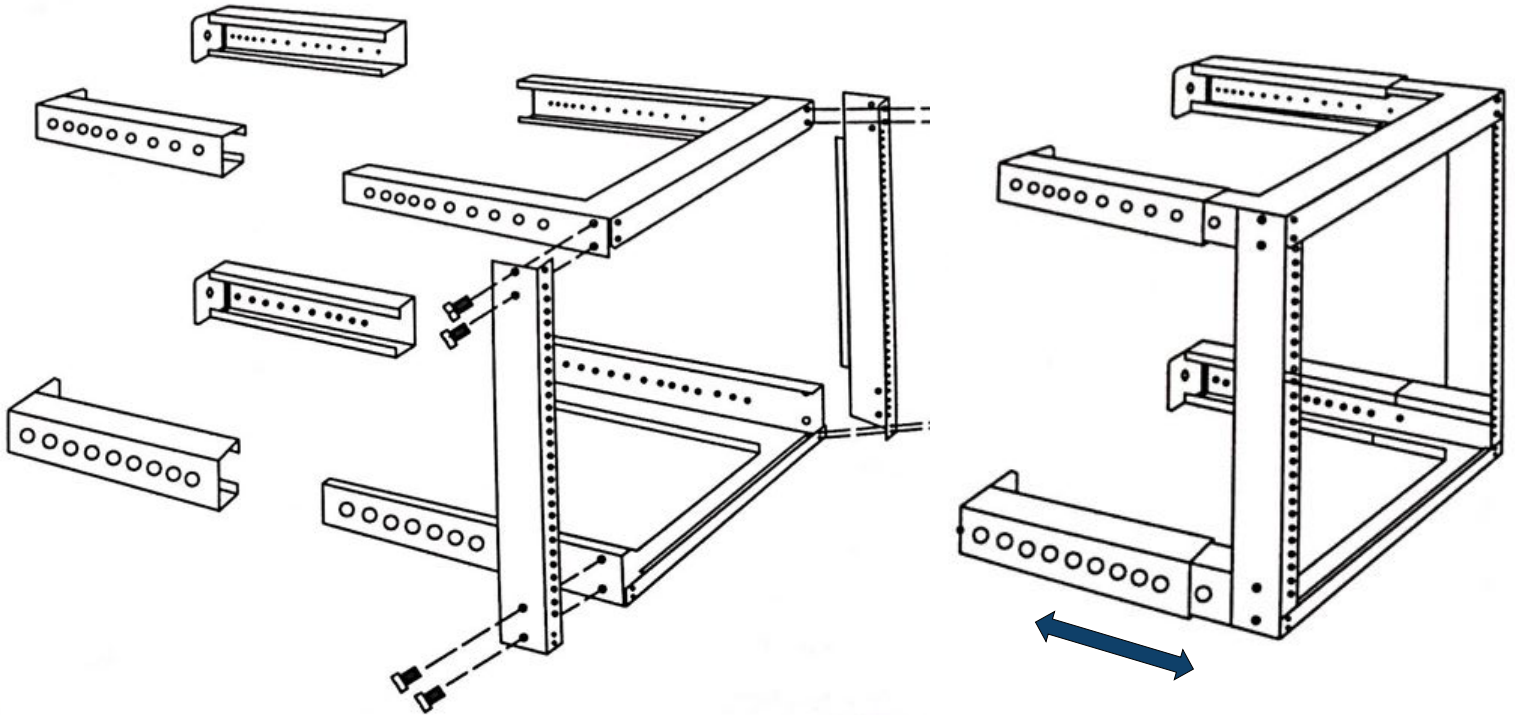

8U OPEN FRAME WALL MOUNT RACK

DESCRIPTION

8U Open Frame Wall Mount Rack. Adjustable Depth.

FEATURES

- Modern, sleek design, high quality steel
- 19" EIA rack mount compliant
- M6 screws and cage nuts included
- Featuring adjustable depth from 18" to 30"
- Assembly required, easy installation

SKU: 047-WFM-0826

Technical Data

Height	451 mm (17.75")
Width	502 mm (20")
Depth	457 - 762 mm (18" - 30")
Mounting Depth	19" Standard EIA
Material	Steel
Color	Black Powder Finish
Weight	24LB
Mounting Screw	Cagenut
Max Capacity	240LB (distributed)

VERTICAL CABLE

Open Wall Mount Frame 047-WFM-Series

note: standard 3/8" cage nut compatible

Model	U/RMS	Height	External Width	Adjustable Depth
047-WFM-0626	6U	14.25"	20"	18"-30"
047-WFM-0826	8U	17.75"	20"	18"-30"
047-WFM-0926	9U	19.50"	20"	18"-30"
047-WFM-1226	12U	24.75"	20"	18"-30"
047-WFM-1626	16U	31.75"	20"	18"-30"
047-WFM-2026	20U	38.80"	20"	18"-30"