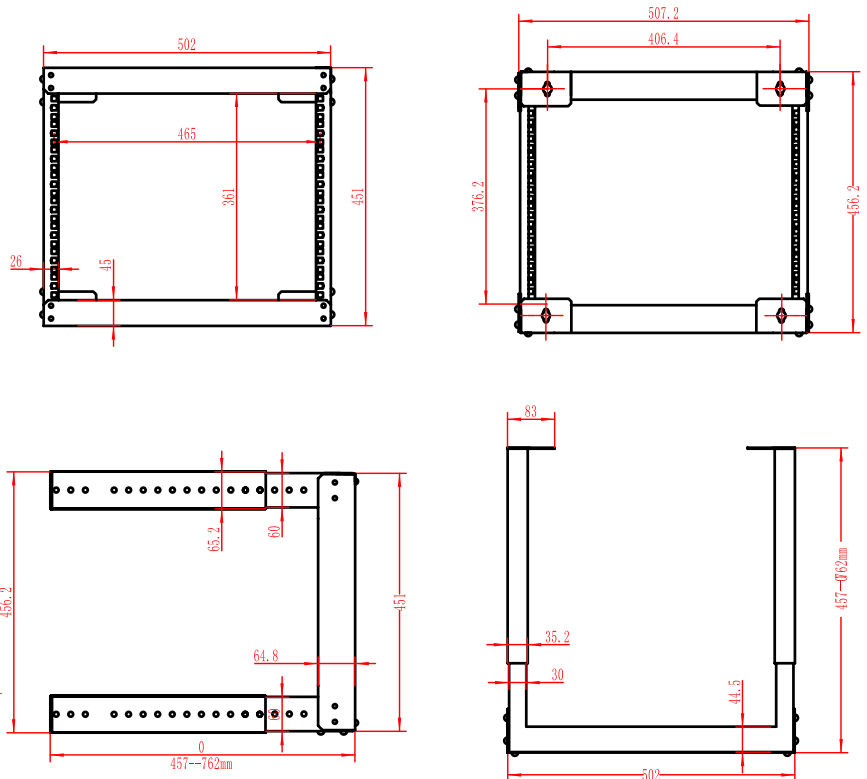

8U OPEN FRAME WALL MOUNT RACK

DESCRIPTION

8U Open Frame Wall Mount Rack. Adjustable Depth.

FEATURES

- Modern, sleek design, high quality steel
- 19" EIA rack mount compliant
- M6 screws and cage nuts included
- Featuring adjustable depth from 18" to 30"
- Assembly required, easy installation

SKU: 047-WFM-0826

Technical Data

Height	451 mm (17.75")
Width	502 mm (20")
Depth	457 - 762 mm (18" - 30")
Mounting Depth	19" Standard EIA
Material	Steel
Color	Black Powder Finish
Weight	24LB
Mounting Screw	Cagenut
Max Capacity	240LB (distributed)

VERTICAL CABLE

Open Wall Mount Frame 047-WFM-Series

note: standard 3/8" cage nut compatible

Model	U/RMS	Height	External Width	Adjustable Depth
047-WFM-0626	6U	14.25"	20"	18"-30"
047-WFM-0826	8U	17.75"	20"	18"-30"
047-WFM-0926	9U	19.50"	20"	18"-30"
047-WFM-1226	12U	24.75"	20"	18"-30"
047-WFM-1626	16U	31.75"	20"	18"-30"
047-WFM-2026	20U	38.80"	20"	18"-30"