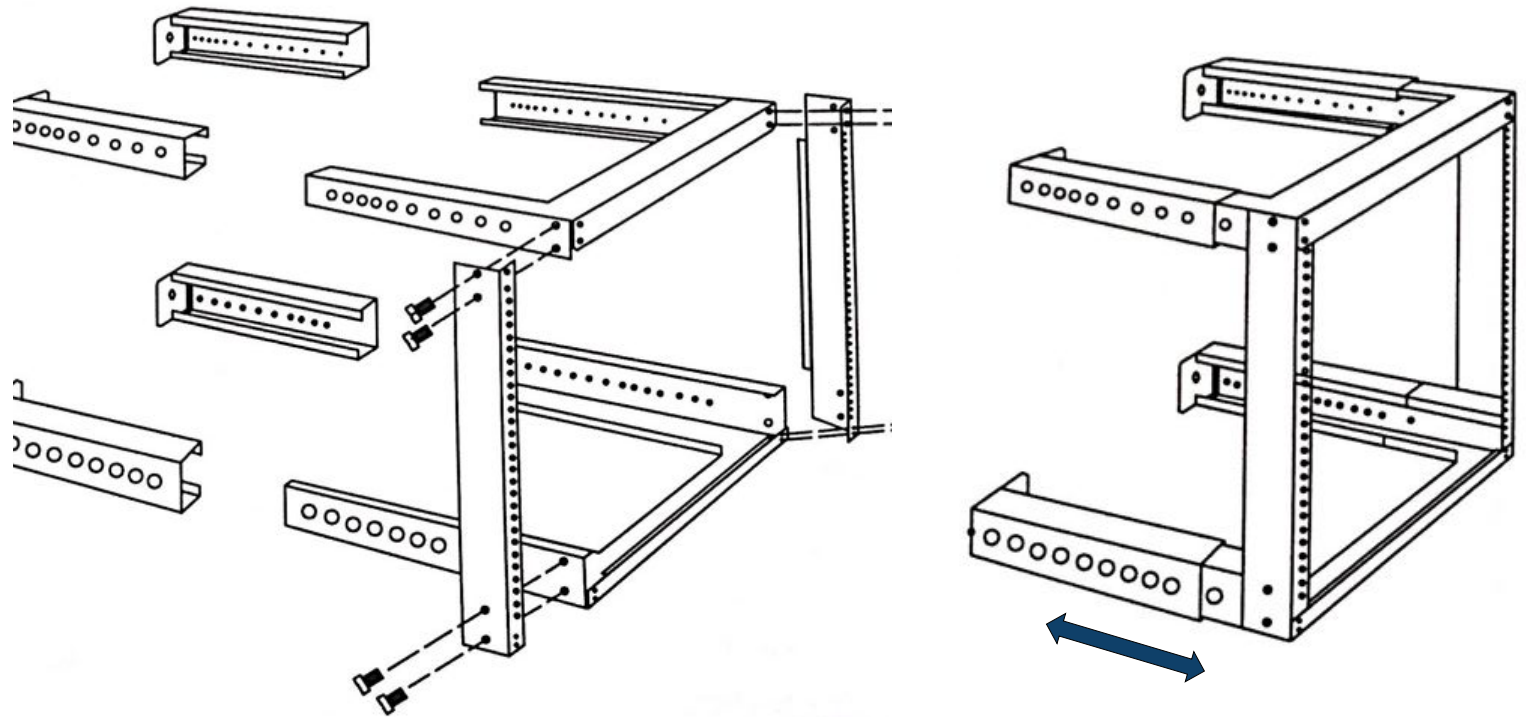

9U OPEN FRAME WALL MOUNT RACK

DESCRIPTION

9U Open Frame Wall Mount Rack. Adjustable Depth.

FEATURES

- Modern, sleek design, high quality steel
- 19" EIA rack mount compliant
- M6 screws and cage nuts included
- Featuring adjustable depth from 18" to 30"
- Assembly required, easy installation

SKU: 047-WFM-0926

Technical Data

Height	496 mm (19.50")
Width	502 mm (20")
Depth	457 - 762 mm (18" - 30")
Mounting Depth	19" Standard EIA
Material	Steel
Color	Black Powder Finish
Mounting Screw	Cagenut

Technical Drawing

VERTICAL CABLE

Open Wall Mount Frame 047-WFM-Series

note: standard 3/8" cage nut compatible

Model	U/RMS	Height	External Width	Adjustable Depth
047-WFM-0626	6U	14.25"	20"	18"-30"
047-WFM-0826	8U	17.75"	20"	18"-30"
047-WFM-0926	9U	19.50"	20"	18"-30"
047-WFM-1226	12U	24.75"	20"	18"-30"
047-WFM-1626	16U	31.75"	20"	18"-30"
047-WFM-2026	20U	38.80"	20"	18"-30"