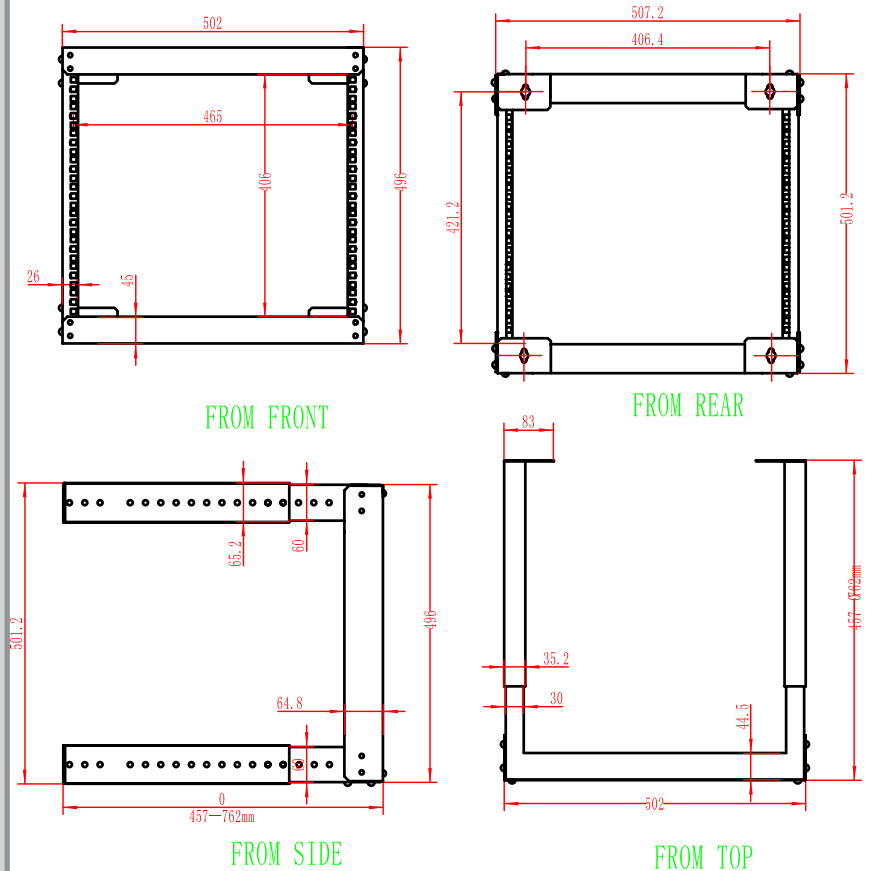

9U OPEN FRAME WALL MOUNT RACK

DESCRIPTION

9U Open Frame Wall Mount Rack. Adjustable Depth.

FEATURES

- Modern, sleek design, high quality steel
- 19" EIA rack mount compliant
- M6 screws and cage nuts included
- Featuring adjustable depth from 18" to 30"
- Assembly required, easy installation

SKU: 047-WFM-0926

Technical Data

Height	496 mm (19.50")
Width	502 mm (20")
Depth	457 - 762 mm (18" - 30")
Mounting Depth	19" Standard EIA
Material	Steel
Color	Black Powder Finish
Mounting Screw	Cagenut

Technical Drawing

VERTICAL CABLE

Open Wall Mount Frame 047-WFM-Series

note: standard 3/8" cage nut compatible

Model	U/RMS	Height	External Width	Adjustable Depth
047-WFM-0626	6U	14.25"	20"	18"-30"
047-WFM-0826	8U	17.75"	20"	18"-30"
047-WFM-0926	9U	19.50"	20"	18"-30"
047-WFM-1226	12U	24.75"	20"	18"-30"
047-WFM-1626	16U	31.75"	20"	18"-30"
047-WFM-2026	20U	38.80"	20"	18"-30"