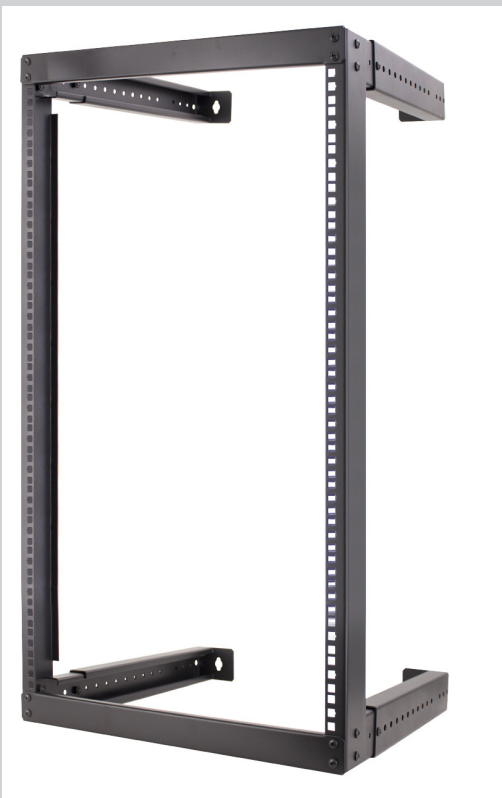

20U OPEN FRAME WALL MOUNT RACK

SKU: 047-WFM-2026

Height	Width	Depth	Weight	Capacity
38.80"	20"	18"-30"	25.8 LBS	77 LBS

Technical Data

Height	38.80"
Width	20"
Depth	18" - 30"
Mounting Depth	19" Standard EIA
Material	Steel
Color	Black Powder Finish
Weight	25.8LBS
Mounting Screw	Cagenut
Max Capacity	77LB (distributed)

DESCRIPTION

20U Open Frame Wall Mount Rack. Adjustable Depth.

FEATURES

- Modern, sleek design, high quality steel
- 19" EIA rack mount compliant
- M6 screws and cage nuts included
- Featuring adjustable depth from 18" to 30"
- Assembly required, easy installation

VERTICAL CABLE

Open Wall Mount Frame 047-WFM-Series

note: standard 3/8" cage nut compatible

Model	U/RMS	Height	External Width	Adjustable Depth
047-WFM-0626	6U	14.25"	20"	18"-30"
047-WFM-0826	8U	17.75"	20"	18"-30"
047-WFM-0926	9U	19.50"	20"	18"-30"
047-WFM-1226	12U	24.75"	20"	18"-30"
047-WFM-1626	16U	31.75"	20"	18"-30"
047-WFM-2026	20U	38.80"	20"	18"-30"