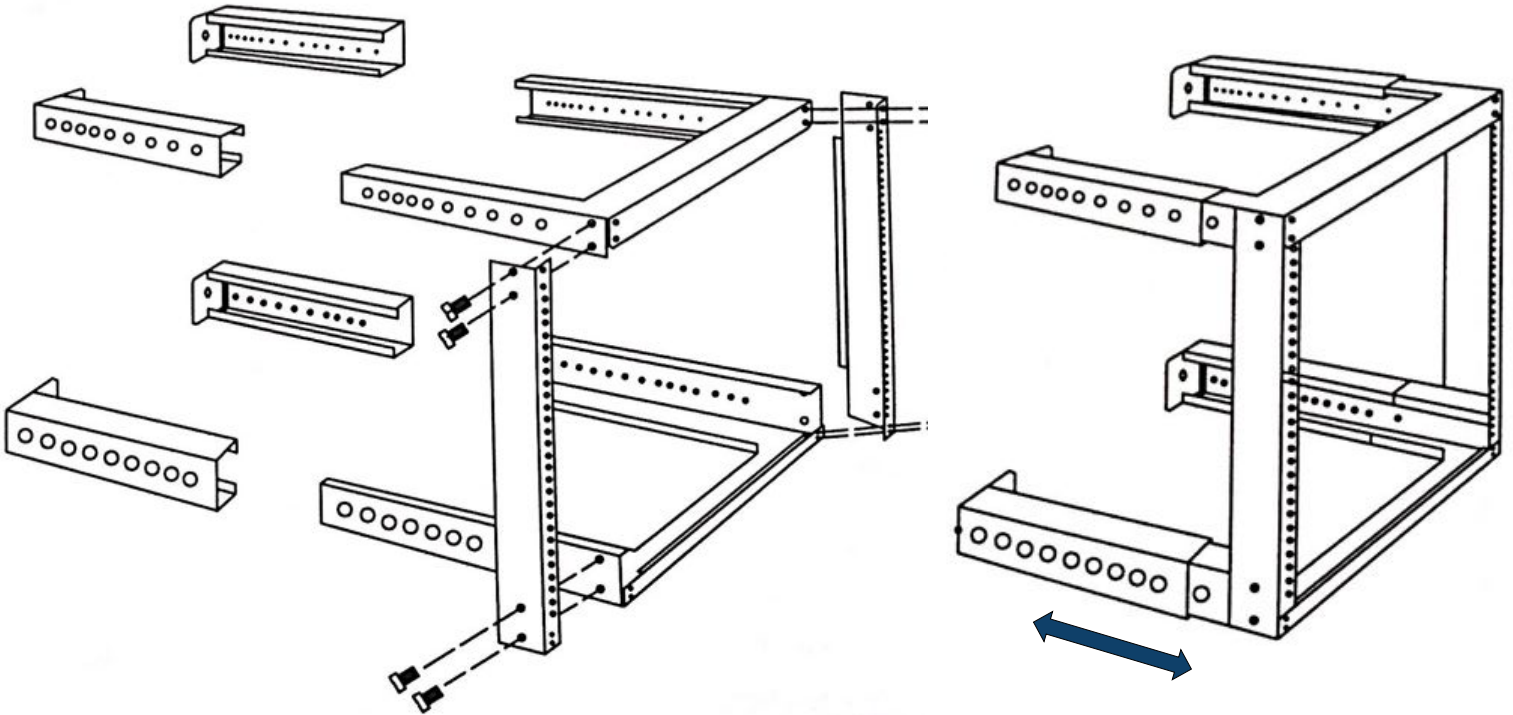

DESCRIPTION

20U Open Frame Wall Mount Rack. Adjustable Depth.

FEATURES

- Modern, sleek design, high quality steel
- 19" EIA rack mount compliant
- M6 screws and cage nuts included
- Featuring adjustable depth from 18" to 30"
- Assembly required, easy installation

VERTICAL CABLE

Open Wall Mount Frame 047-WFM-Series

note: standard 3/8" cage nut compatible

Model	U/RMS	Height	External Width	Adjustable Depth
047-WFM-0626	6U	14.25"	20"	18"-30"
047-WFM-0826	8U	17.75"	20"	18"-30"
047-WFM-0926	9U	19.50"	20"	18"-30"
047-WFM-1226	12U	24.75"	20"	18"-30"
047-WFM-1626	16U	31.75"	20"	18"-30"
047-WFM-2026	20U	38.80"	20"	18"-30"