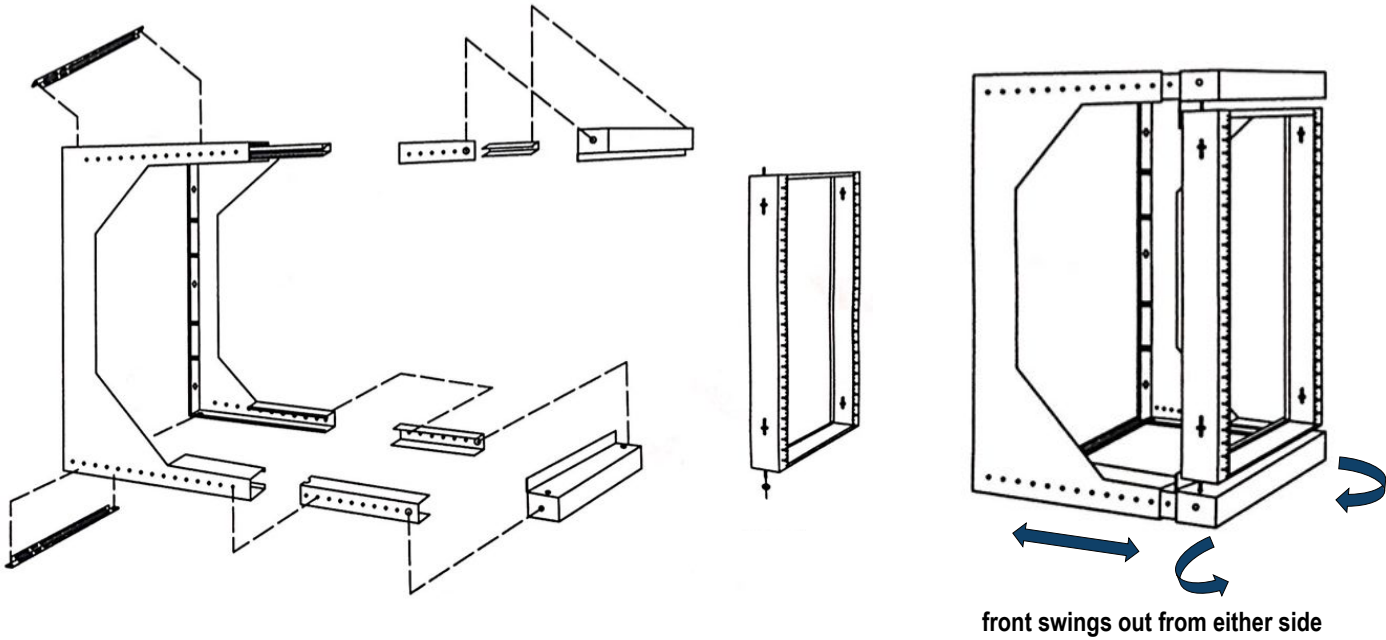

VERTICAL CABLE

Open Wall Mount Frame 047-WSM-Series

note: standard 3/8" cage nut compatible

Model	U/RMS	Height	External Width	Adjustable Depth
047-WSM-0626	6U	15.5"	21.65"	18"-30"
047-WSM-0826	8U	19"	21.65"	18"-30"
047-WSM-0926	9U	20.80"	21.65"	18"-30"
047-WSM-1226	12U	27.80"	21.65"	18"-30"
047-WSM-1626	16U	34.80"	21.65"	18"-30"
047-WSM-2026	20U	41.80"	21.65"	18"-30"