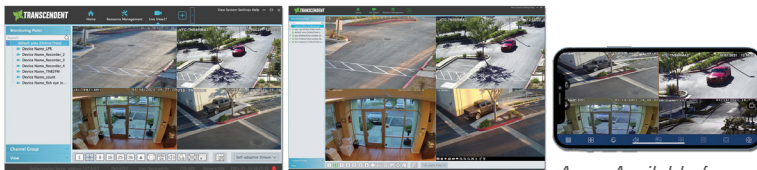

VITEK TRANSCENDENT VMS 2.0