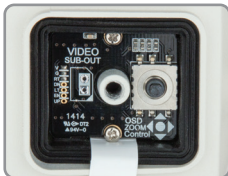

Secondary Video Output & OSD Control Joystick are accessible inside a gasket sealed removable side panel