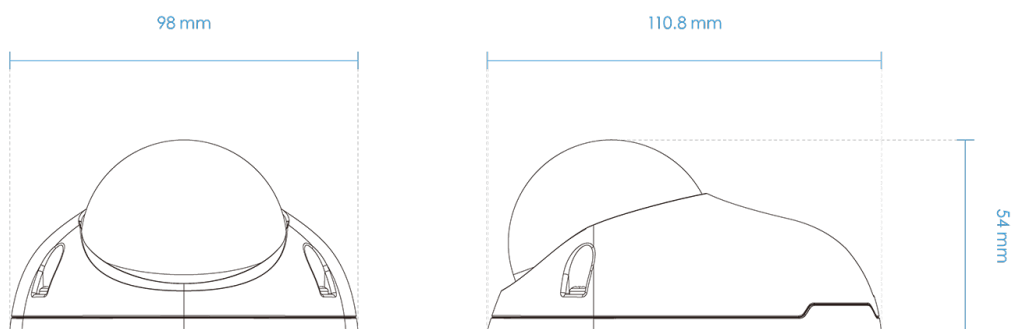

Dimensions

Compatible Accessories

Mounting Kits