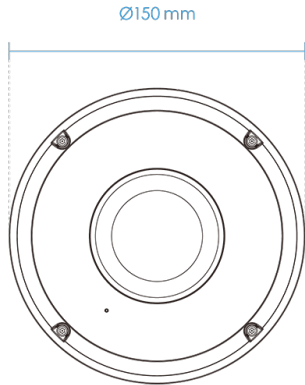

### General

Connectors	RJ-45 cable connector for 10/100Mbps Network/PoE connection
LED Indicator	System power and status indicator
Power Input	IEEE 802.3af PoE Class 0
Power Consumption	Max. 12 W/3.8 W (IR on/off)
Dimensions	Ø 150 x 68.2 mm
Weight	695 g
Certifications	EMC: CE (EN 55032 Class A), FCC (FCC Part 15 Subpart B Class A), VCCI (VCCI-CISPR 32 Class A); Safety: UL (UL 62368-1), CB (CB (IEC/EN 62368-1, IEC/EN 60950-22, IEC/EN 62471); Environment: IK10 (IEC 62262), IP66 (IEC 60529); IA: BIS (IS 13252)
Operating Temperature	Starting Temperature: -10°C ~ 60°C (14°F ~ 140°F) Working Temperature: -30°C ~ 60°C (-22°F ~ 140°F)
Humidity	90%
Warranty	36 months

# Dimensions