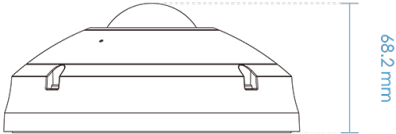

### General

Connectors	RJ-45 cable connector for 10/100Mbps Network/PoE connection
LED Indicator	System power and status indicator
Power Input	IEEE 802.3af PoE Class 0
Power Consumption	Max. 12 W/3.8 W (IR on/off)
Dimensions	Ø 150 x 68.2 mm
Weight	695 g
Certifications	EMC: CE (EN 55032 Class A), FCC (FCC Part 15 Subpart B Class A), VCCI (VCCI-CISPR 32 Class A); Safety: UL (UL 62368-1), CB (CB (IEC/EN 62368-1, IEC/EN 60950-22, IEC/EN 62471); Environment: IK10 (IEC 62262), IP66 (IEC 60529); IA: BIS (IS 13252)
Operating Temperature	Starting Temperature: -10°C ~ 60°C (14°F ~ 140°F) Working Temperature: -30°C ~ 60°C (-22°F ~ 140°F)
Humidity	90%
Warranty	36 months

# Dimensions