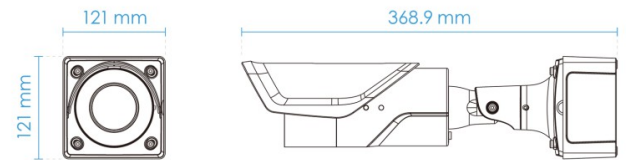

IB9365-HT-A(12-40mm)

w/ junction box

w/o junction box