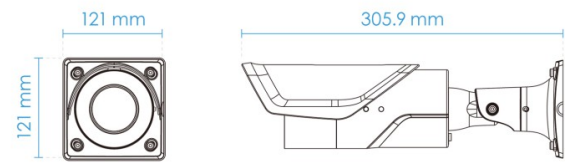

Compatible Accessories

Mounting Kits

Mounting Kits

Mounting Kits