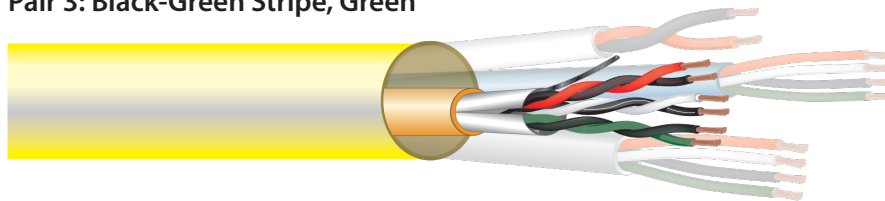

Part Number

AC251822B3PYE1000	Yellow Jacket 1000 ft Wooden Reel
AC251822B3PYE500	Yellow Jacket 500 ft Wooden Reel

Drawing A

AC251822B3P - Original Reader Color Code

Pair 1: Black-Red Stripe, Red

Pair 2: Black-White Stripe, White

Pair 3: Black-Green Stripe, Green

AC251822B3P - New Reader Color Code

Pair 1: Black, Red

Pair 2: White, Green

Pair 3: Brown, Orange