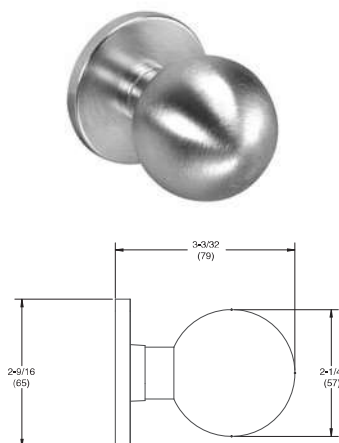

## Knob Trim

### STANDARD ROSE

#### Copenhagen - COR

CO Knob: Cast  
CO Rose<sup>1</sup>: Stamped  
Cylinder Collar: See pages 31-37

#### Copenhagen - CO X CN

CO Knob: Cast  
CN Escutcheon<sup>1</sup>: Cast  
Cylinder Collar: See pages 31-37

1. Available with Reflections® rose or escutcheon. See page 12 for options.