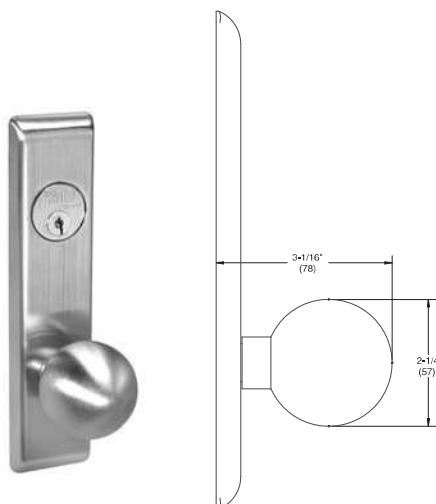

STANDARD ESCUTCHEON

Copenhagen - CO X CN

CO Knob: Cast
CN Escutcheon¹: Cast
Cylinder Collar: See pages 31-37